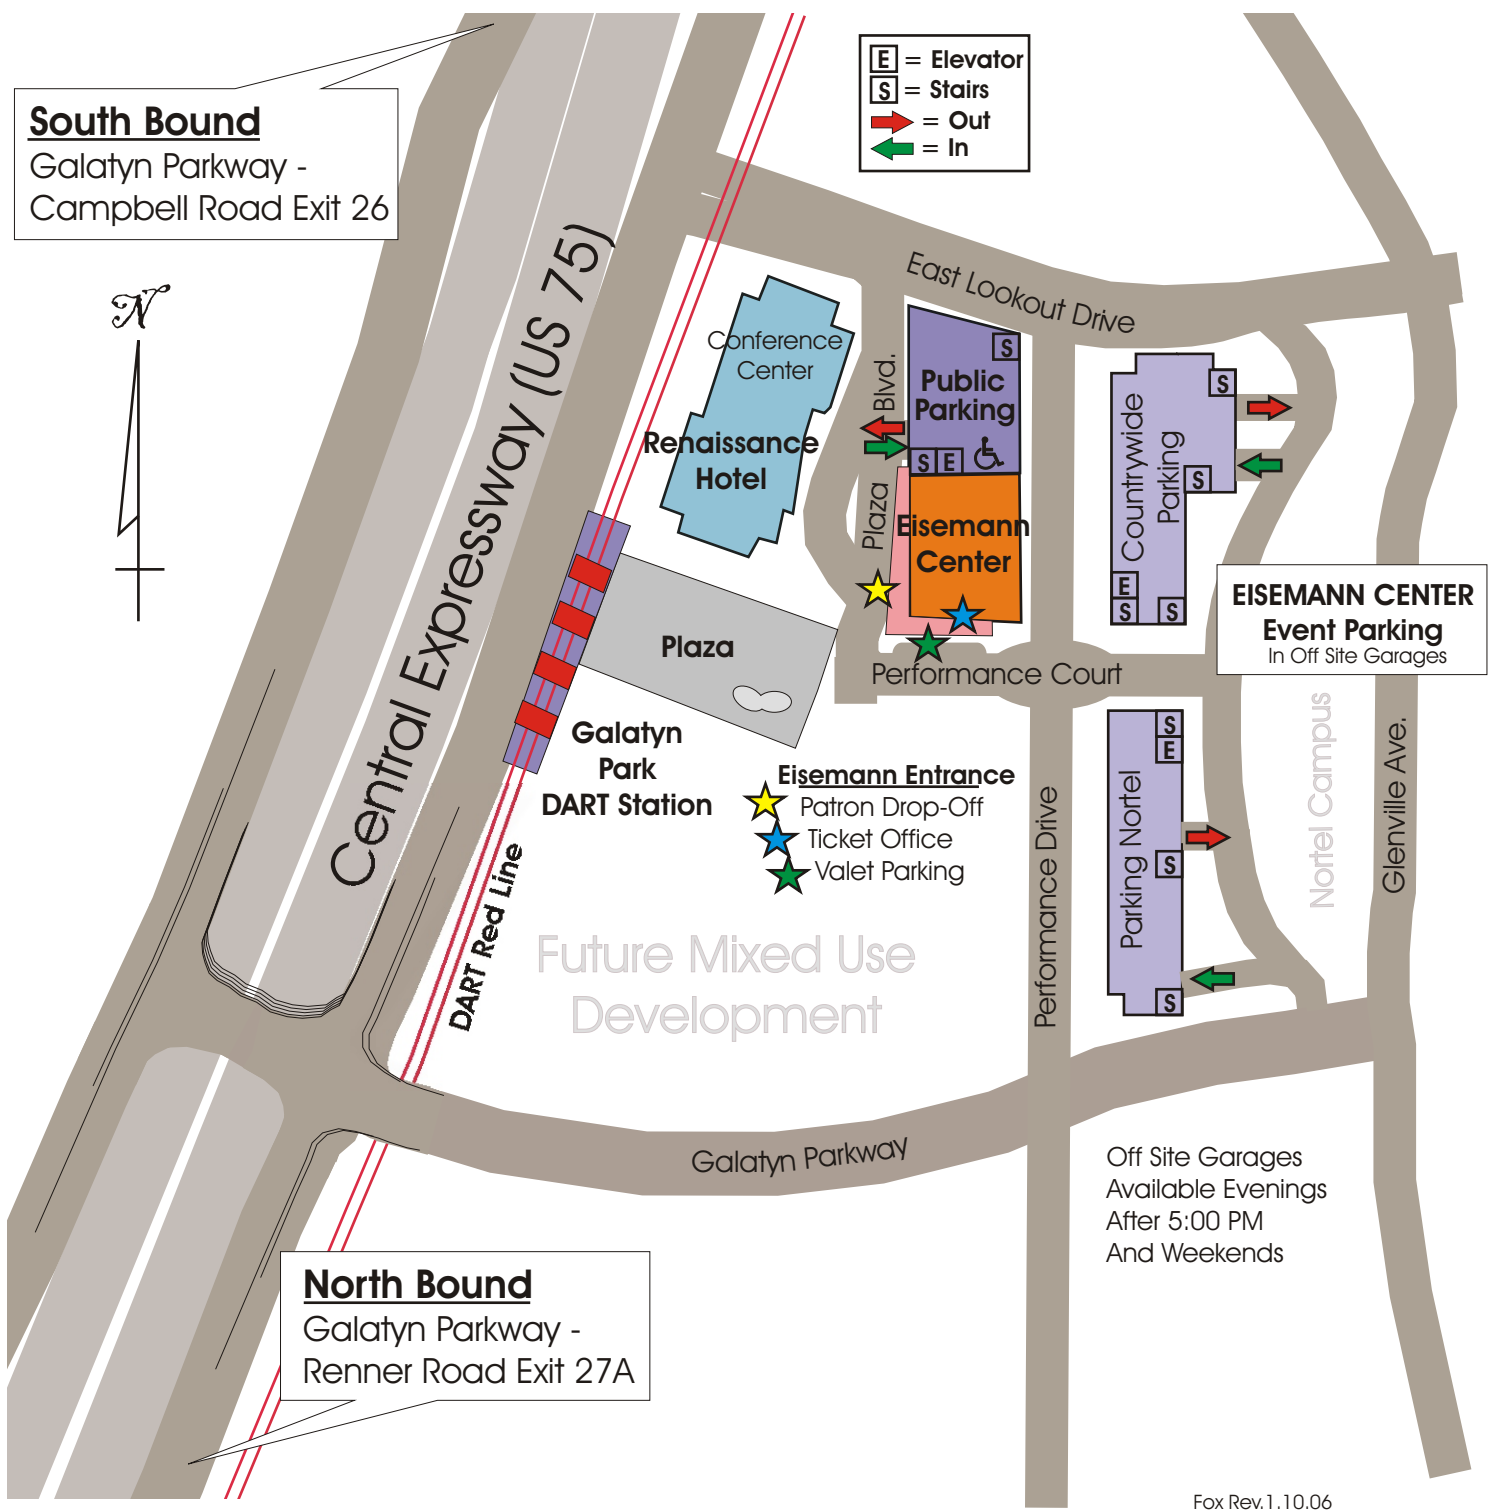

# EISEMANN CENTER LOCATION MAP

## Area Detail Map

**South Bound**  
Galatyn Parkway -  
Campbell Road Exit 26

**E** = Elevator  
**S** = Stairs  
→ = Out  
← = In

**EISEMANN CENTER**  
Event Parking  
In Off Site Garages

**North Bound**  
Galatyn Parkway -  
Renner Road Exit 27A

Off Site Garages  
Available Evenings  
After 5:00 PM  
And Weekends